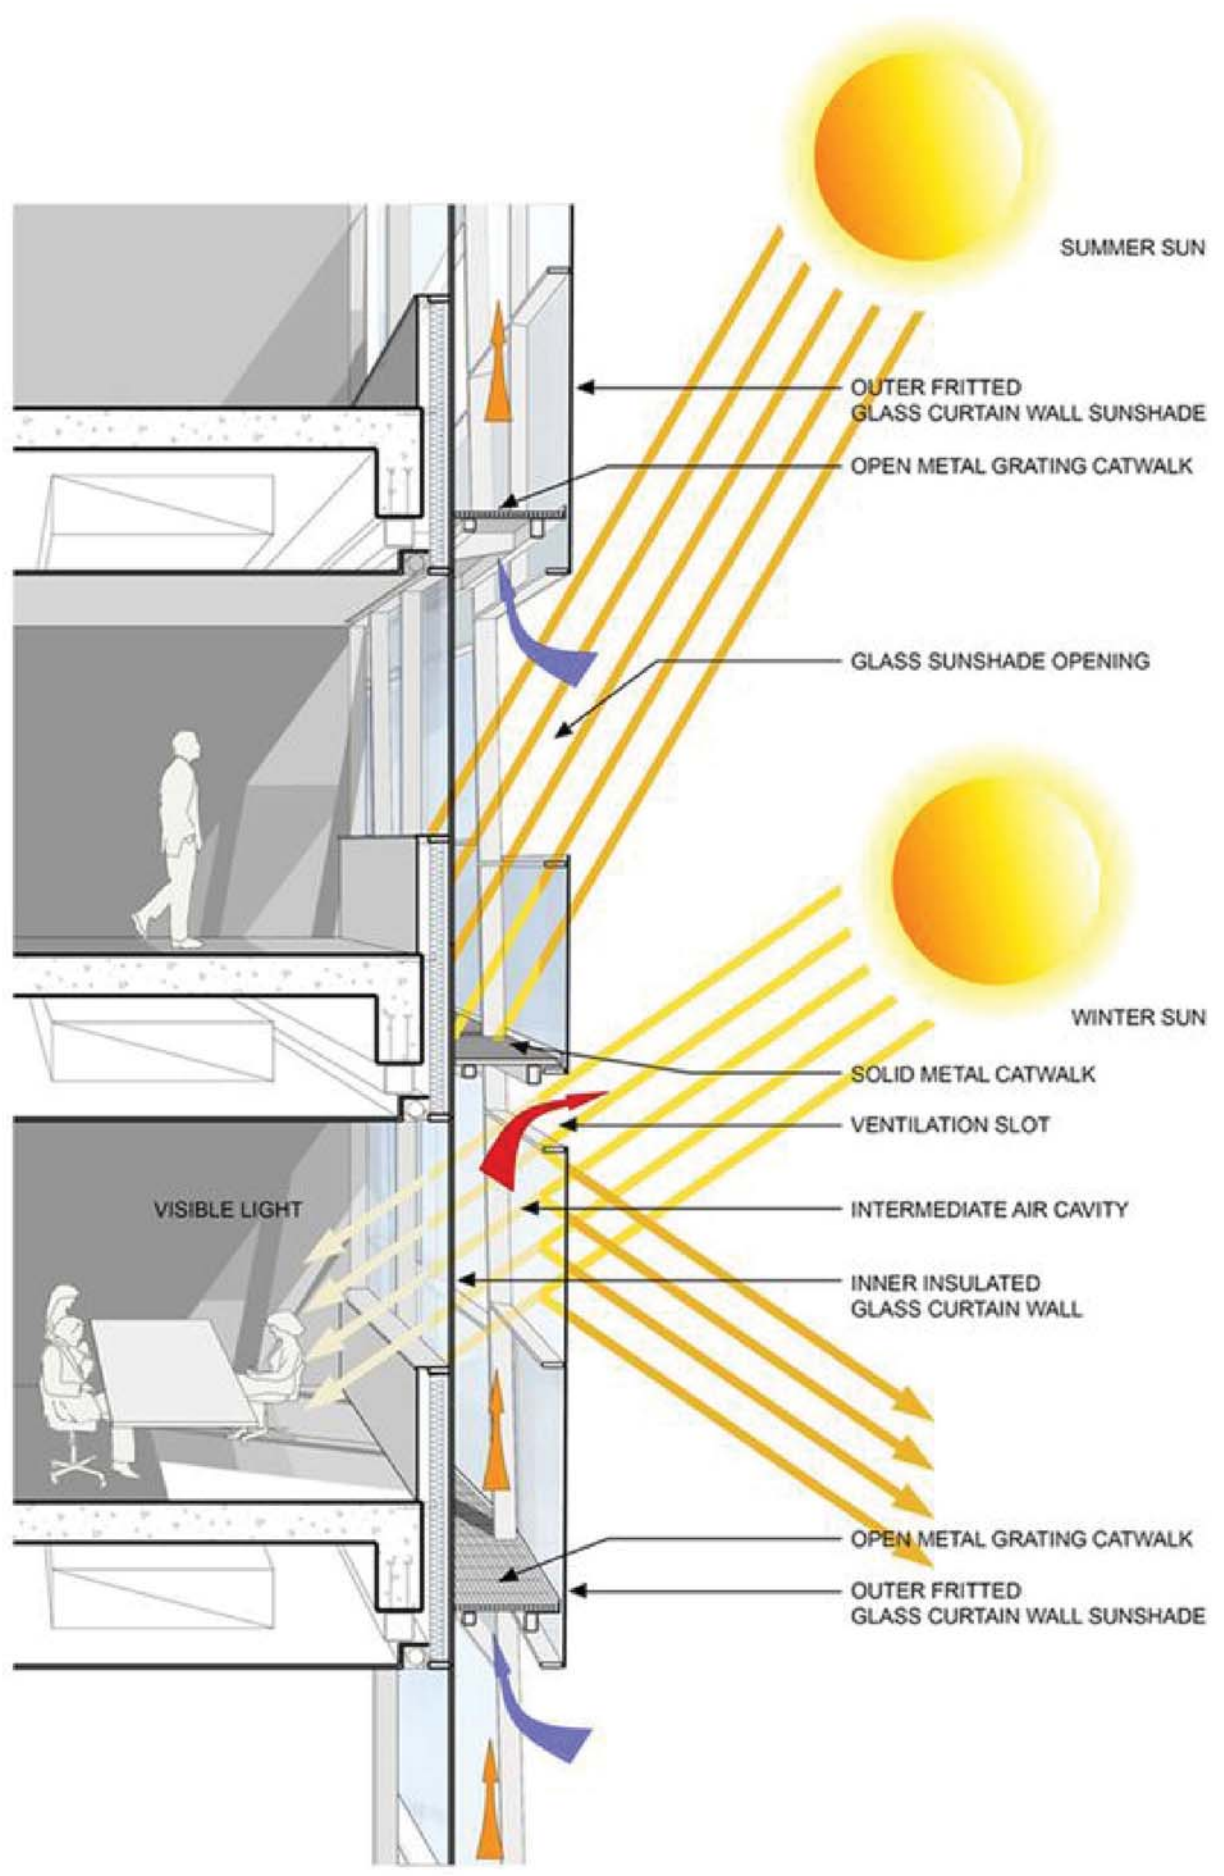

Port folio

you deseve Vivid

Hello There....

VIVID Business Tower

VIVID Tower is located in new administrative capital, extends over 2729 m² and it is an integrated to commercial and administrative

Sustainable and Eco-Friendly

Smart Systems

Curtain Wall Facade

Commercials Shops

Admin Offices

Admin Corridor

Meeting Rooms

Waiting Area

Elevators

Escape Stair

Public Toilet

Thanks....