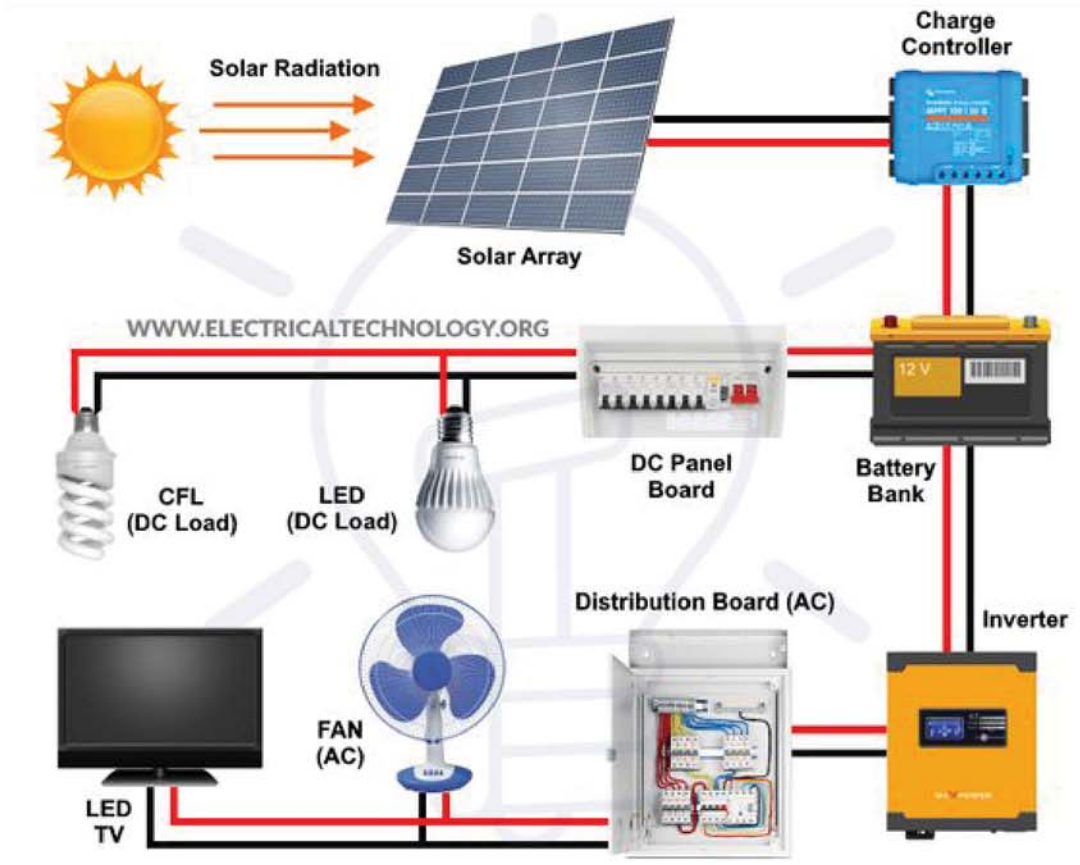

Port folio

you deseve Vivid

Hello There....

VIVID Business Tower

VIVID Tower is located in new administrative capital, extends over 2729 m² and it is an integrated to commercial and administrative

Sustainable and Eco-Friendly