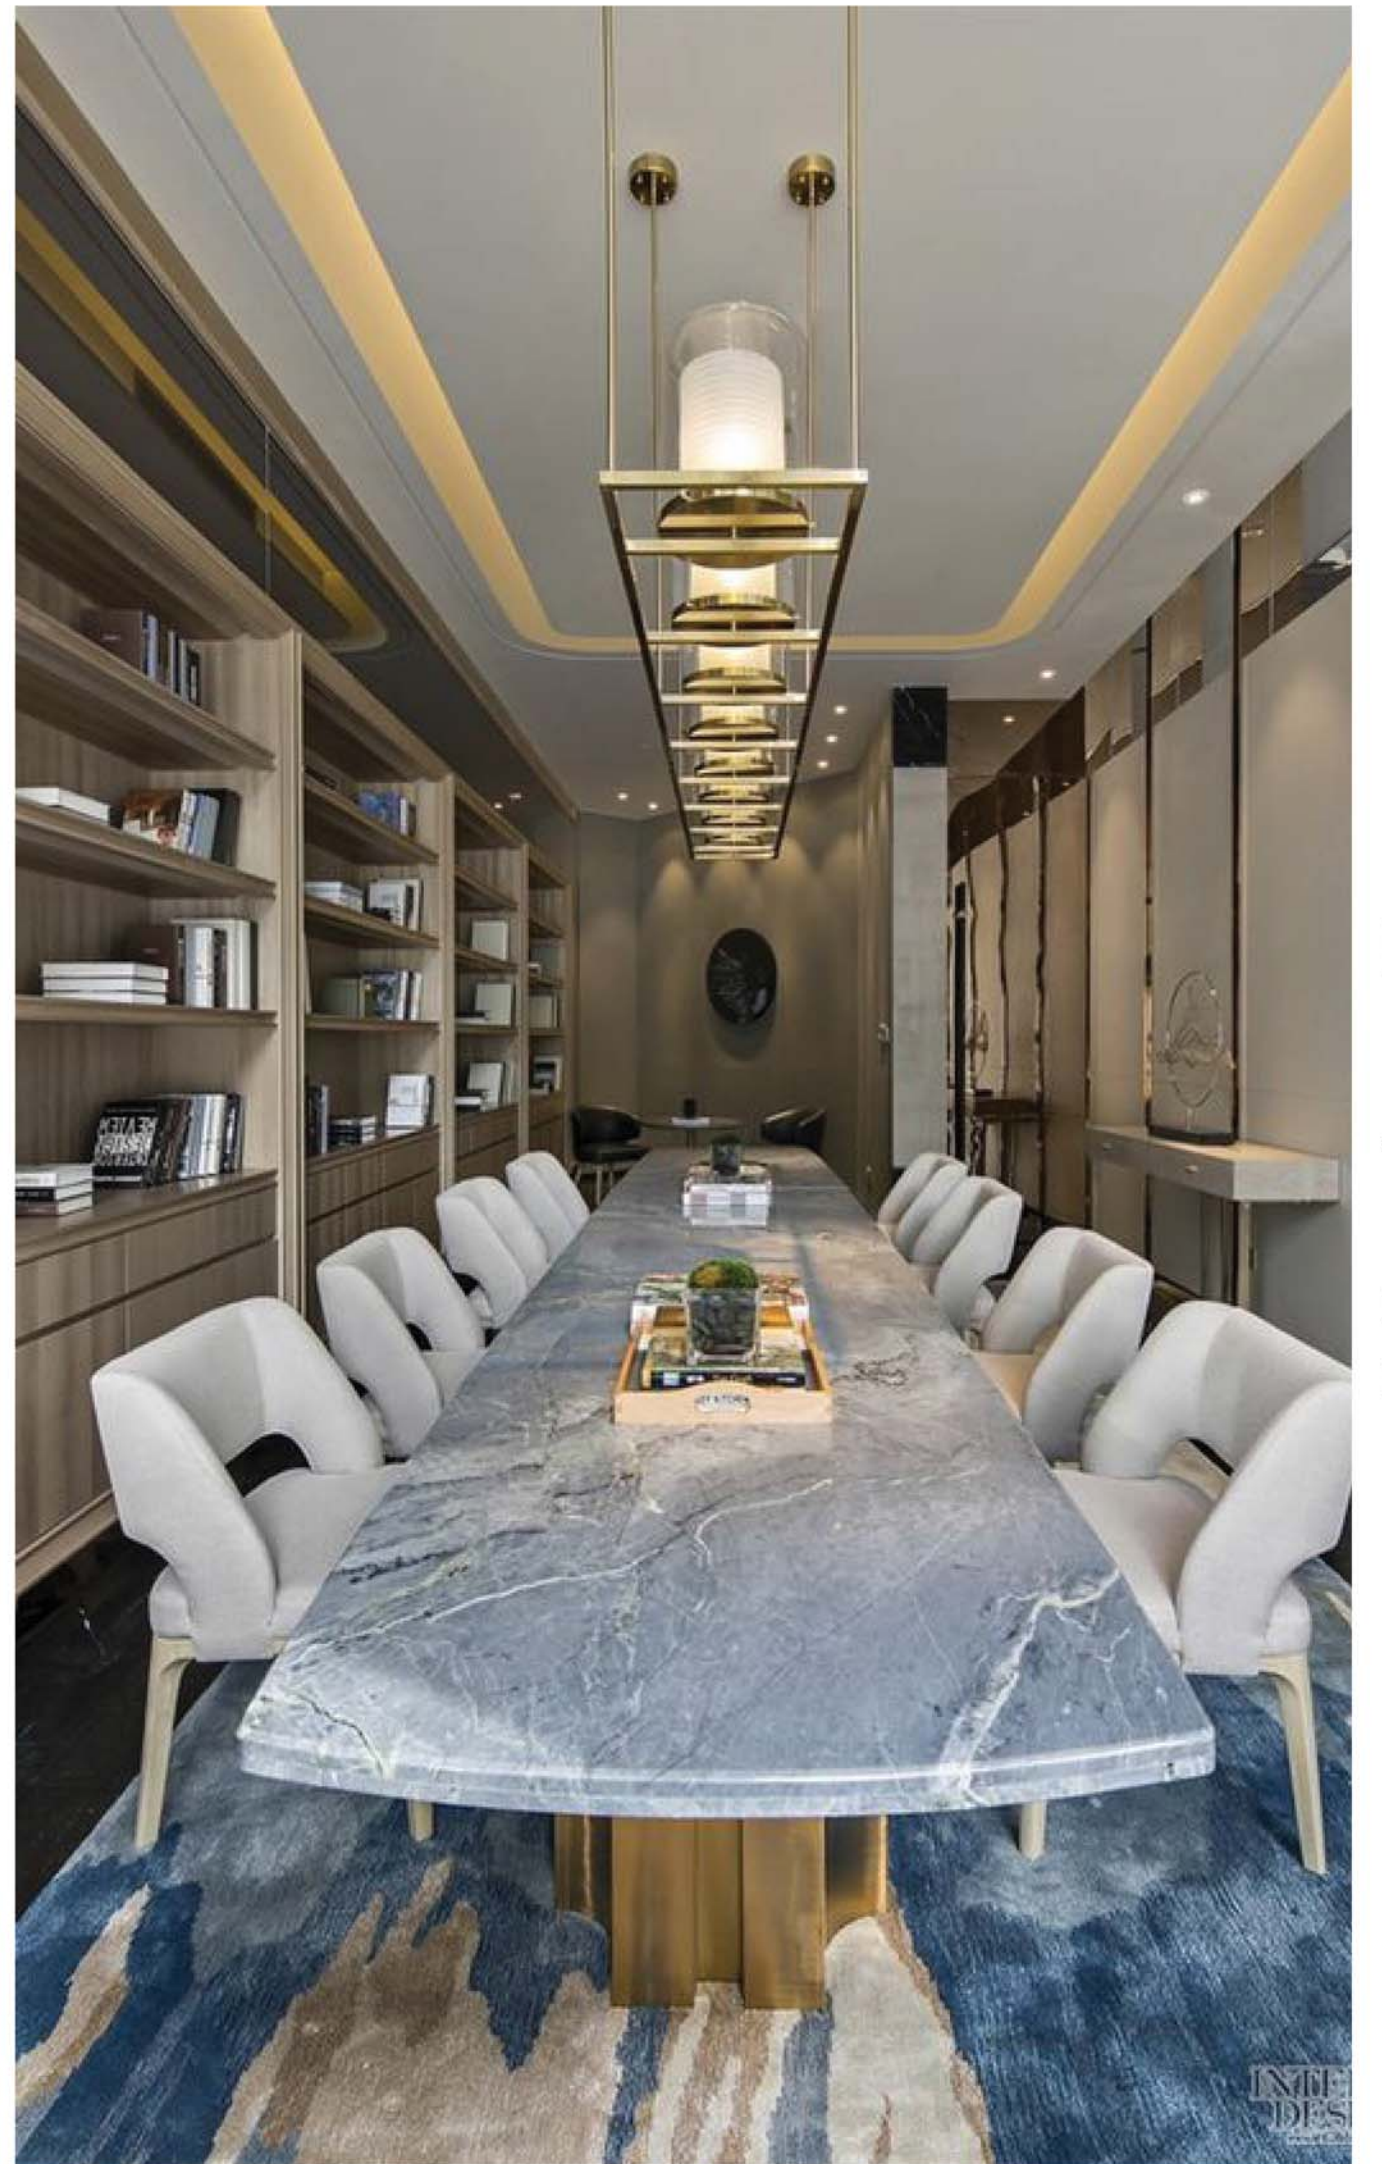

Port folio

you deseve Vivid

Hello There....

VIVID Business Tower

VIVID Tower is located in new administrative capital, extends over 2729 m² and it is an integrated to commercial and administrative

Sustainable and Eco-Friendly

Smart Systems

Curtain Wall Facade

Commercials Shops

Admin Offices

Admin Corridor

Meeting Rooms

Waiting Area

Elevators