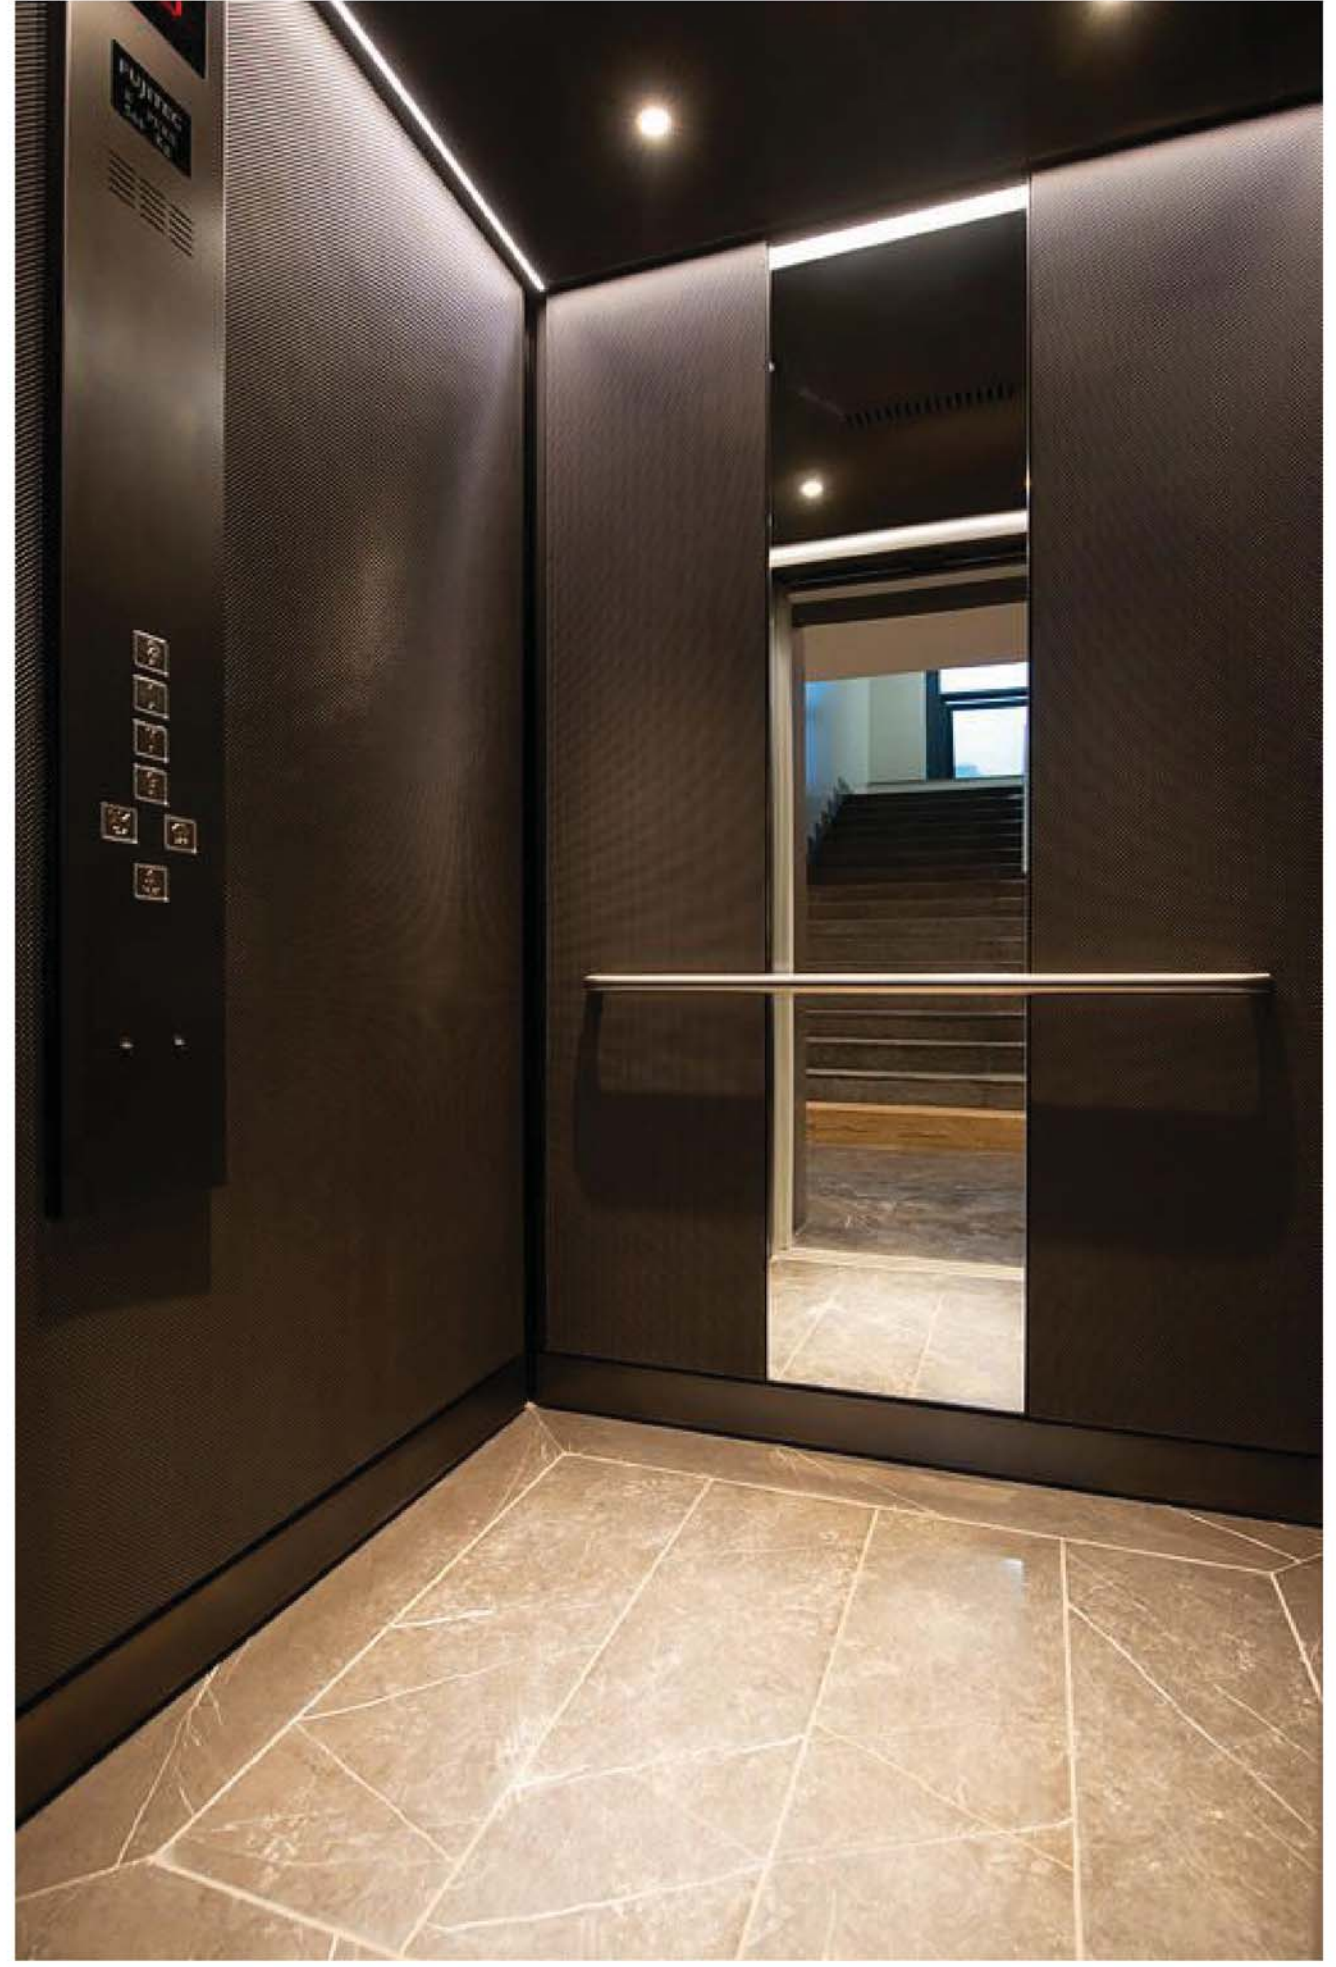

Port folio

you deseve Vivid

Hello There....

VIVID Business Tower

VIVID Tower is located in new administrative capital, extends over 2729 m² and it is an integrated to commercial and administrative

Sustainable and Eco-Friendly

Smart Systems

Curtain Wall Facade

Commercials Shops

Admin Offices

Admin Corridor

Meeting Rooms

Waiting Area

Elevators