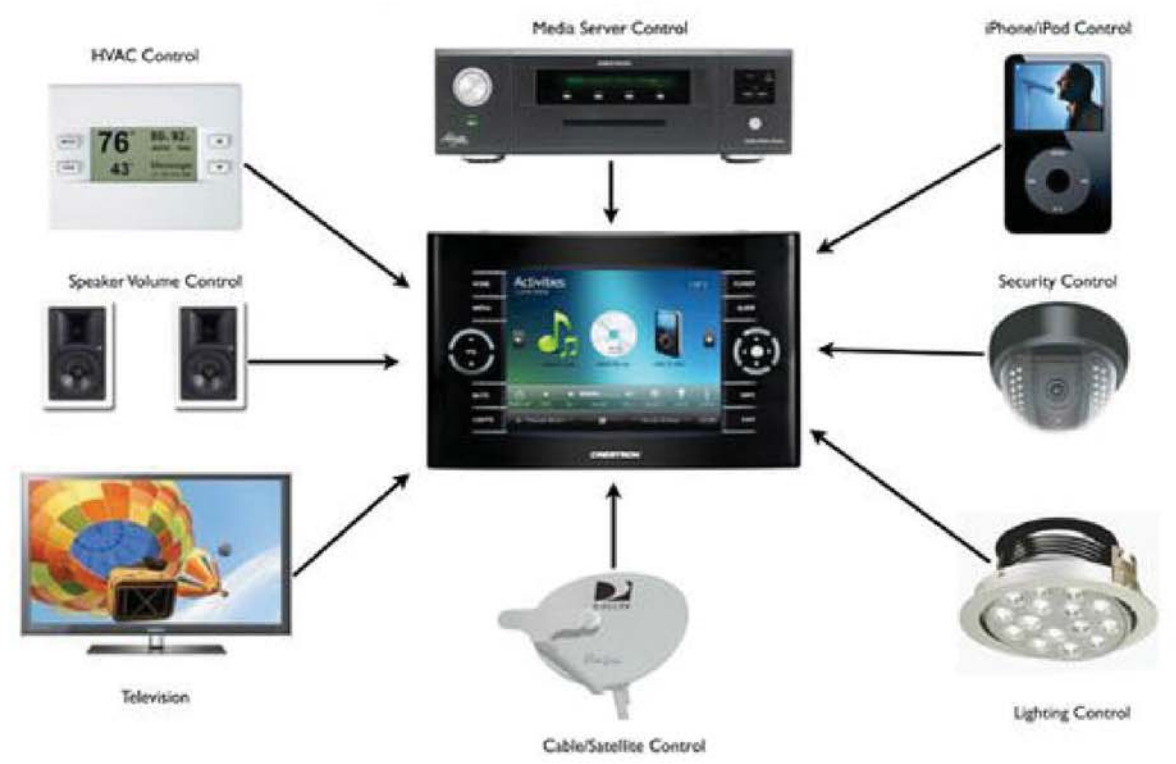

Port folio

you deseve Vivid

Hello There....

VIVID Business Tower

VIVID Tower is located in new administrative capital, extends over 2729 m² and it is an integrated to commercial and administrative

Sustainable and Eco-Friendly

Smart Systems

Curtain Wall Facade

Commercials Shops

Admin Offices

Admin Corridor

Meeting Rooms

Waiting Area

Elevators