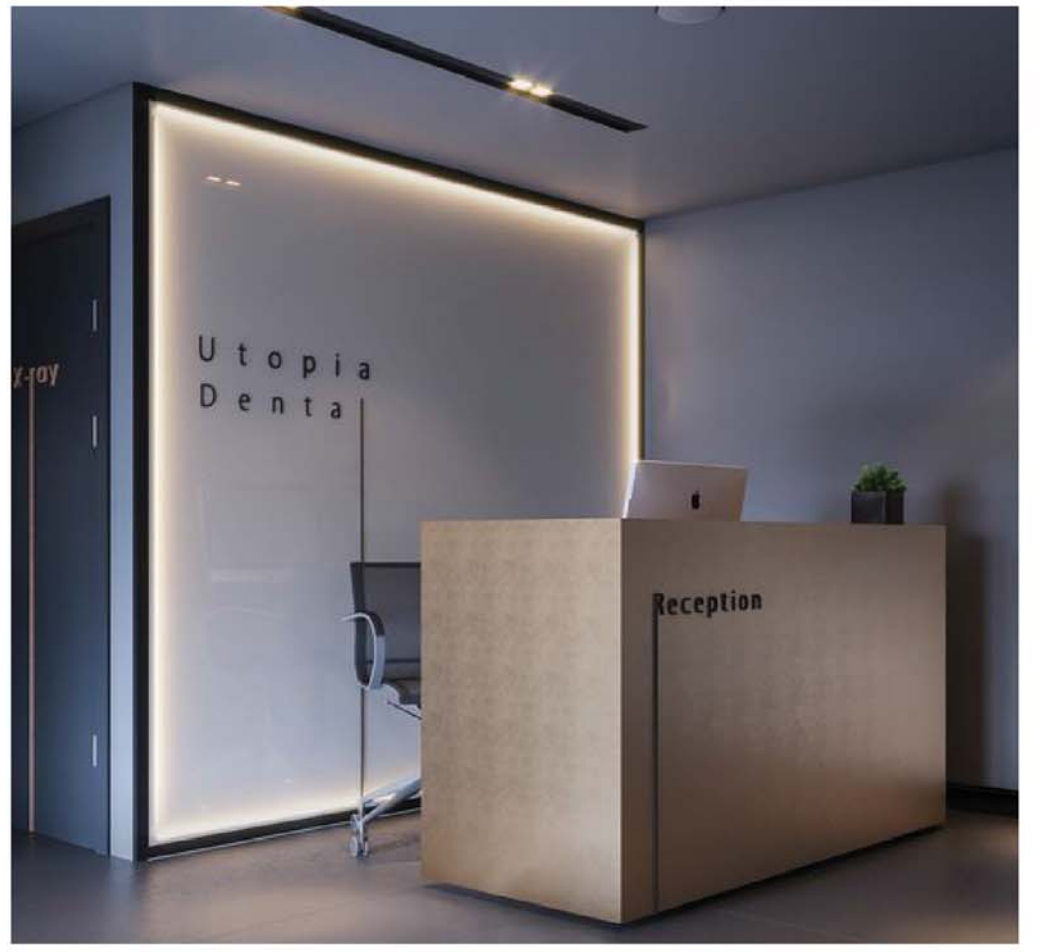

Port folio

you deseve Vivid

Hello There....

VIVID Business Tower

VIVID Tower is located in new administrative capital, extends over 2729 m² and it is an integrated to commercial and administrative

Sustainable and Eco-Friendly

Smart Systems

Curtain Wall Facade

Commercials Shops

Admin Offices

Admin Corridor

Meeting Rooms

Waiting Area

Elevators