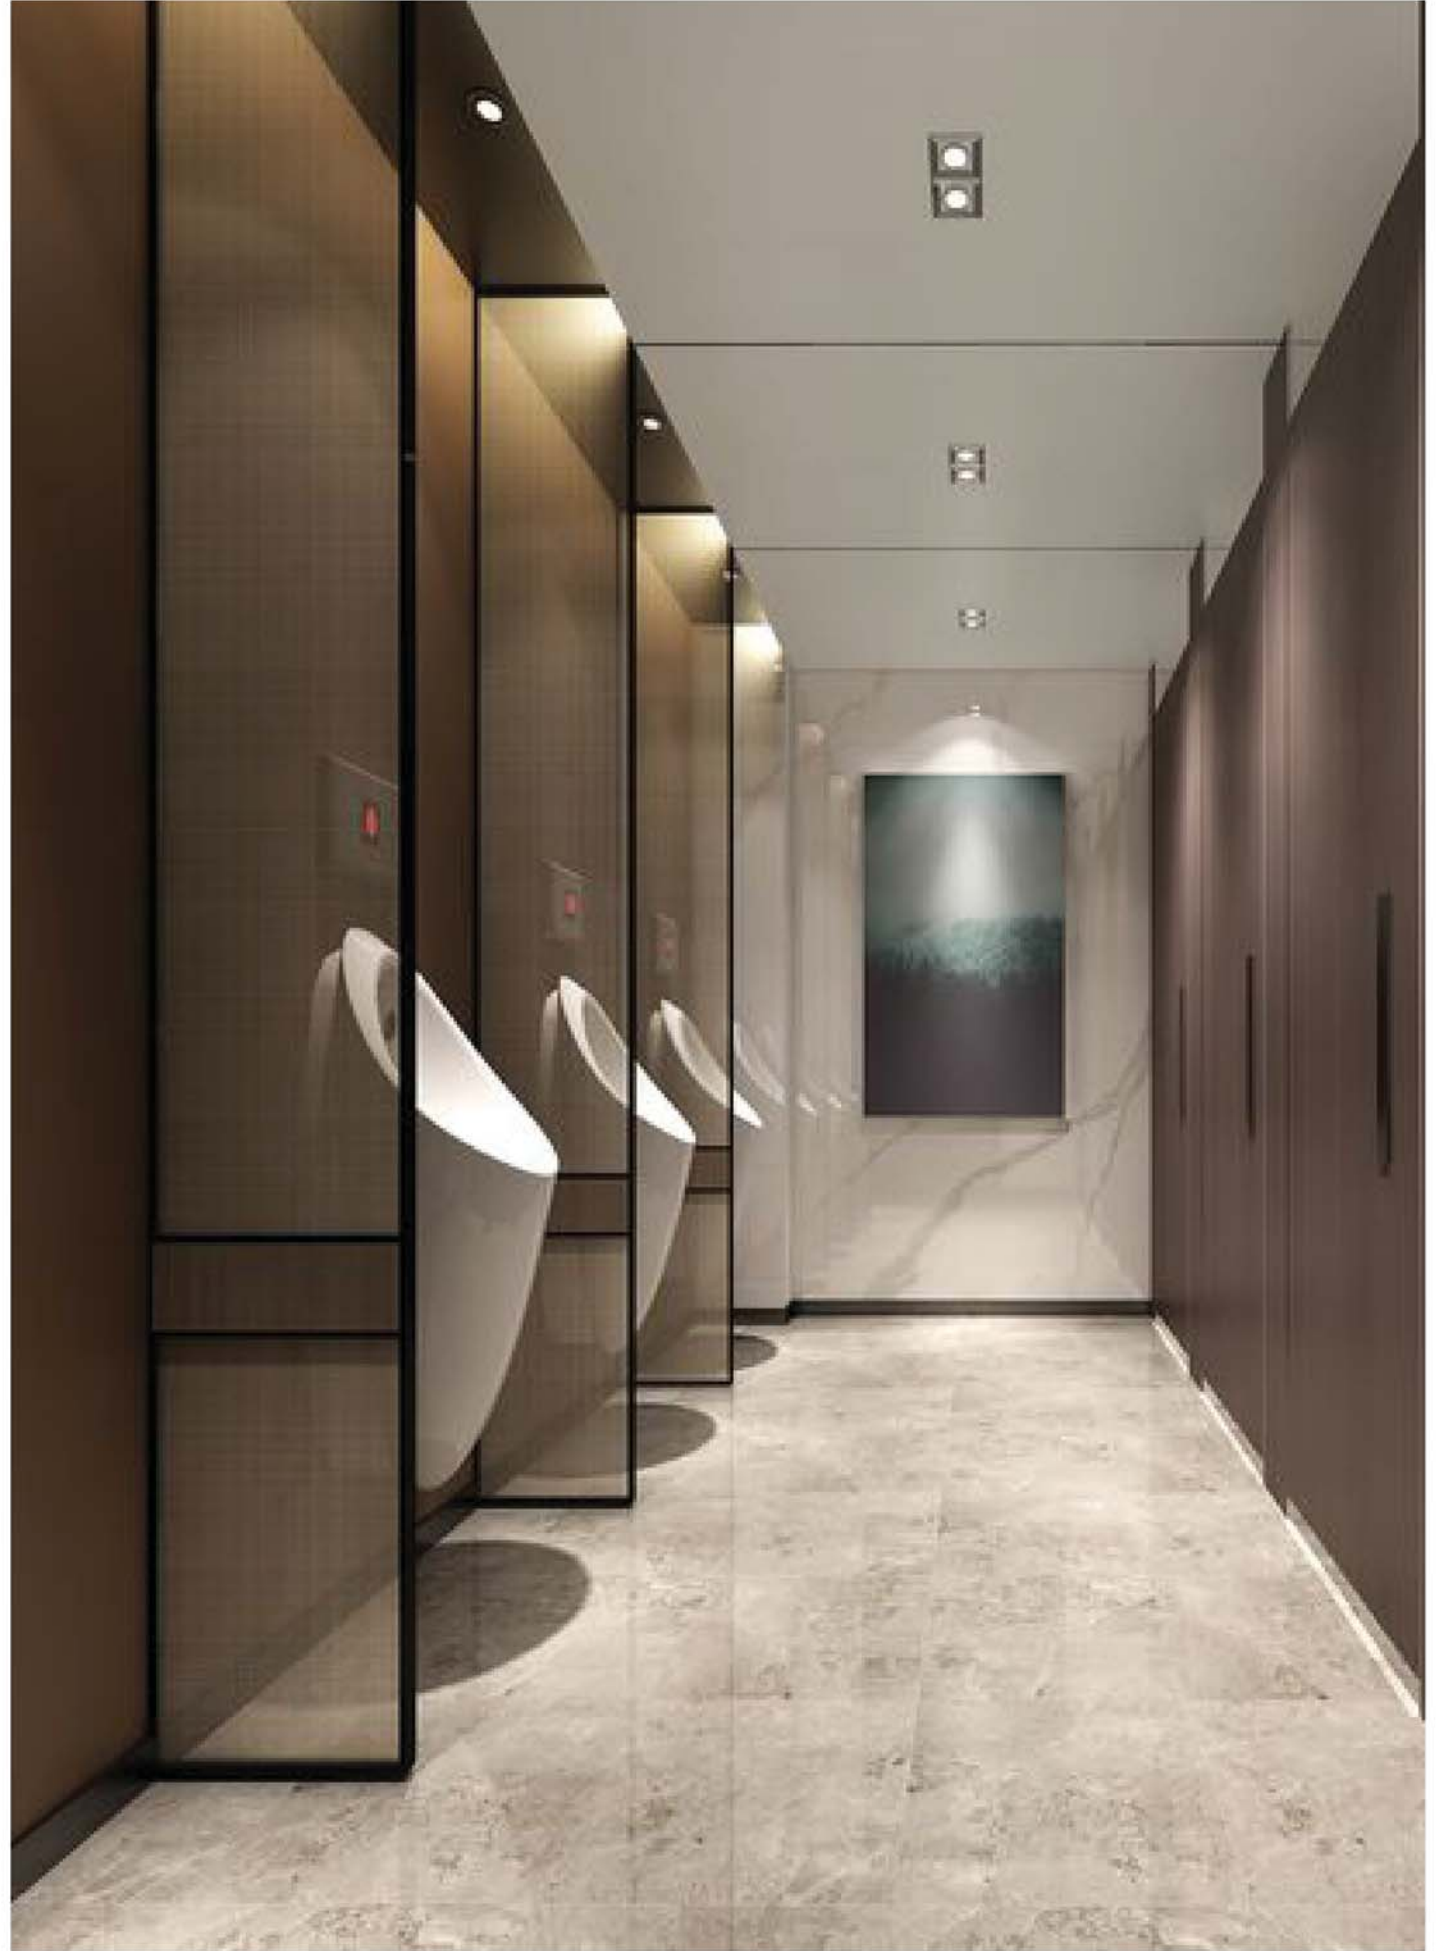

Public Toilet